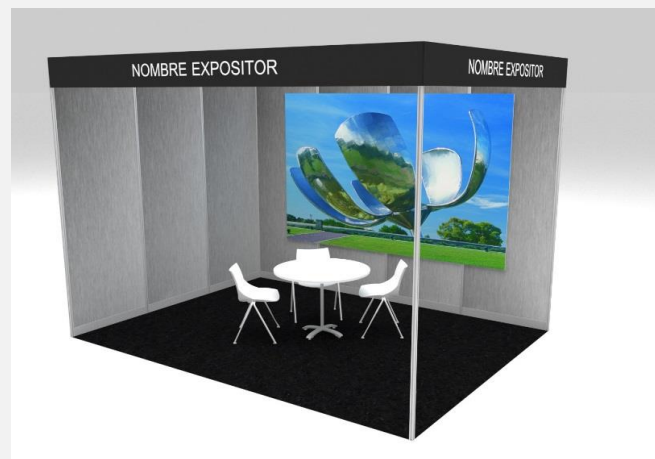

Photo Advanced Turnkey stand is indicative and corresponds to two opens sides stand.

These prices will suffer the current VAT.

BASIC TURNKEY STAND PACKS PRICES

Minimum Area 12 sqm

BASIC PACK	PRICE
12 sqm	€ 2.750
14 sqm – 50 sqm	€2.750 € + €170/sqm
51 sqm - 100 sqm	€ 2.750 € +€ 160/sqm
Over 101 sqm	€2.750 € + €150/sqm